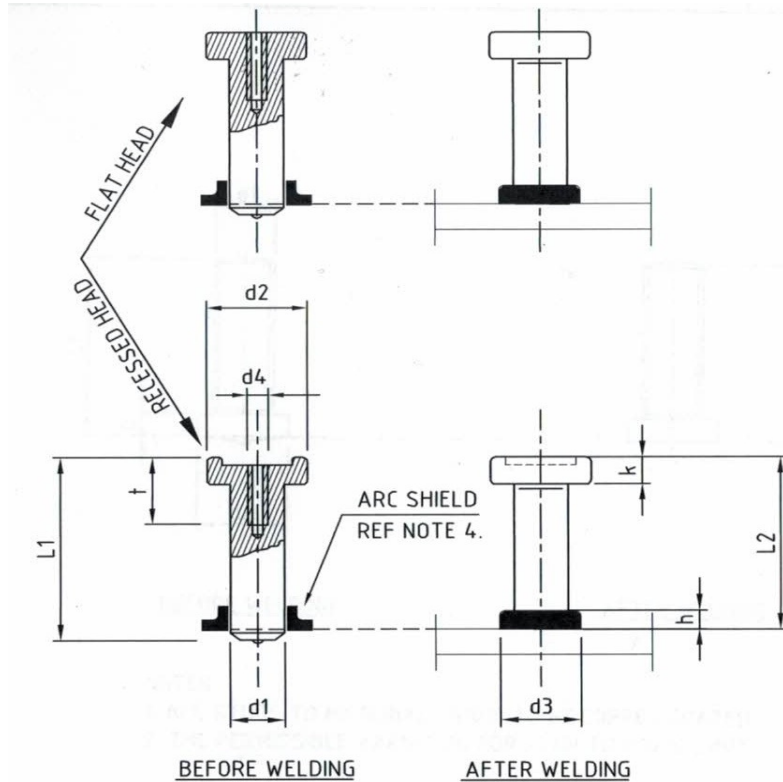

# Mushroom Head Studs

Email: [sales@studco.com.au](mailto:sales@studco.com.au)

These are a specialised stud, and are not off the shelf  
There are just too many configurations to stock them all  
They are made from **Carbon Steel (CS1010 to CS1020)**

They come with a female thread in the head, or un-threaded

NOMINAL SIZE							
EXTERNAL d1 x L2	INTERNAL d4 x t	L1	d2	k	d3	h	Part No.
12.7 x 30	M4 x 16	33	25	7.3	15.3	4.35	0668485
12.7 x 30	M5 x 15	33	25	7.3	15.3	4.35	0845140
12.7 x 30	M6 x 15	33	25	7.3	15.3	4.35	0679069
12.7 x 50	M4 x 16	53	25	7.3	15.3	4.35	0617544
12.7 x 50	M5 x 12	53	25	7.3	15.3	4.35	1250048
12.7 x 50	M6 x 15	53	25	7.3	15.3	4.35	0095242
12.7 x 75	M5 x 15	78	25	7.3	15.3	4.35	0845115
12.7 x 75	M6 x 15	78	25	7.3	15.3	4.35	0845073
12.7 x 100	M6 x 15	103	25	7.3	15.3	4.35	0617520
12.7 x 25	M8 x 15	28	25	7.3	15.3	4.35	0679070
12.7 x 50	M8 x 15	53	25	7.3	15.3	4.35	0845152
12.7 x 75	M8 x 15	78	25	7.3	15.3	4.35	0095400
12.7 x 100	M8 x 15	103	25	7.3	15.3	4.35	0095394
15.8 x 35	M10 x 20	38	32	10.1	19.5	6.6	0095357
15.8 x 50	M10 x 20	53	32	10.1	19.5	6.6	0095266
15.8 x 75	M10 x 25	78	32	10.1	19.5	6.6	0975930
15.8 x 100	M10 x 20	103	32	10.1	19.5	6.6	0792032